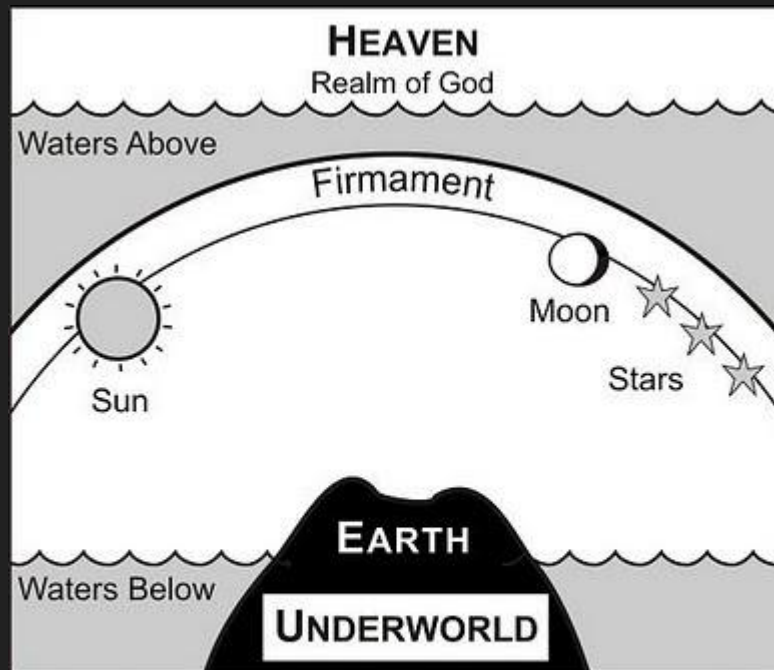

LORD JESUS
CHRIST

HAVE
MERCY ON
ME

IES. SVP. MARE. ABVL. AT 7. PETRY.
ALLEVAT.

"The 3-Tier Universe" - The regional geography led ancient Near Eastern people to the reasonable conclusion that the earth was encircled by a sea. Journeys in any direction eventually led to a body of water: the Mediterranean Sea is west, Black and Caspian Seas north, Persian Gulf east, and Arabian and Red Seas south.